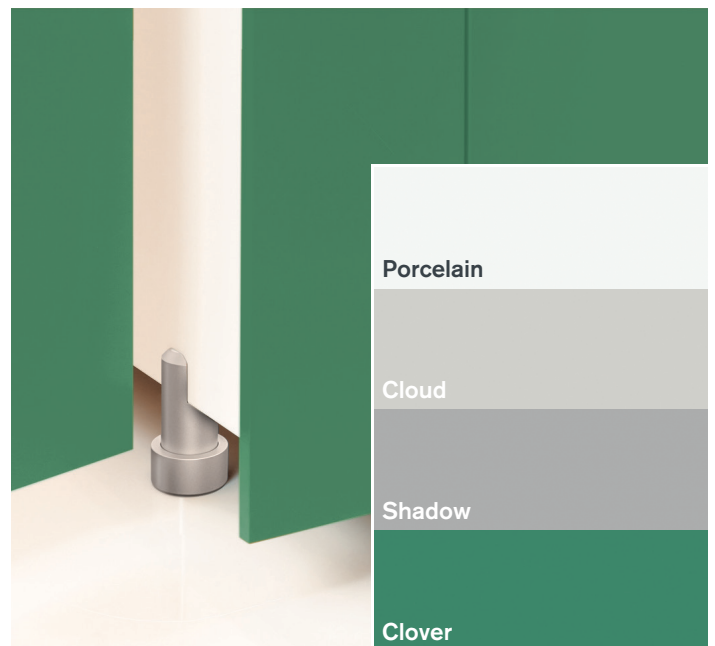

Accent colour

Used sparingly, accent colours are a great way to create contrast or add extra depth to your overall colour scheme.

A little bit of differentiation goes a long way in any washroom environment. The examples below show the effect you can create with one carefully chosen accent colour.

(Please consult our swatch samples for an accurate colour reference)