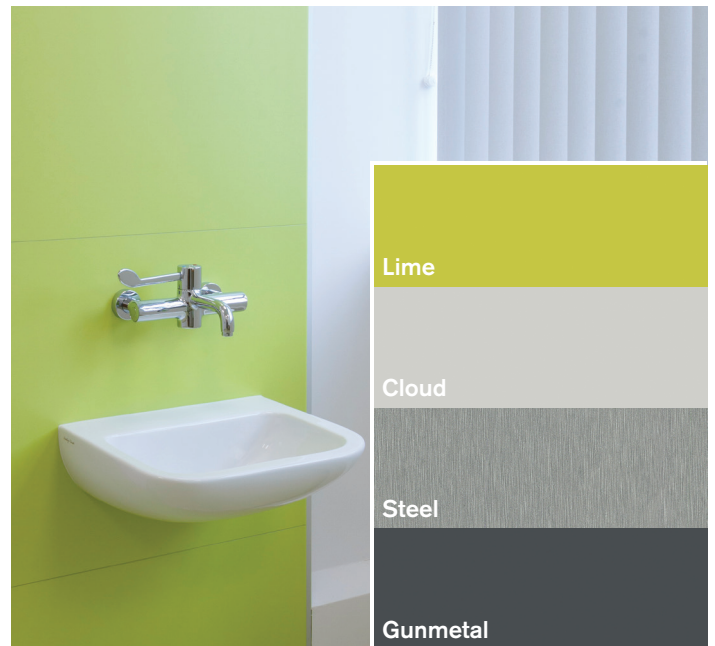

Accent colour

Used sparingly, accent colours are a great way to create contrast or add extra depth to your overall colour scheme.

A little bit of differentiation goes a long way in any washroom environment. The examples below show the effect you can create with one carefully chosen accent colour.

(Please consult our swatch samples for an accurate colour reference)