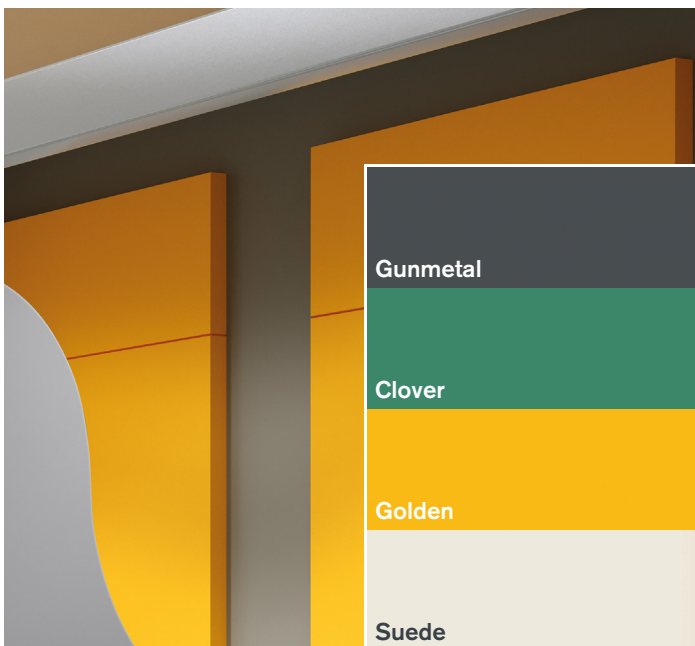

Contrasting colour

If you're opting for a really dramatic effect, choose contrasting colours.

These bold, bright colours are guaranteed to impress. From bright orange to lime green, if you want to make a big statement, this is the way to do it.

(Please consult our swatch samples for an accurate colour reference)