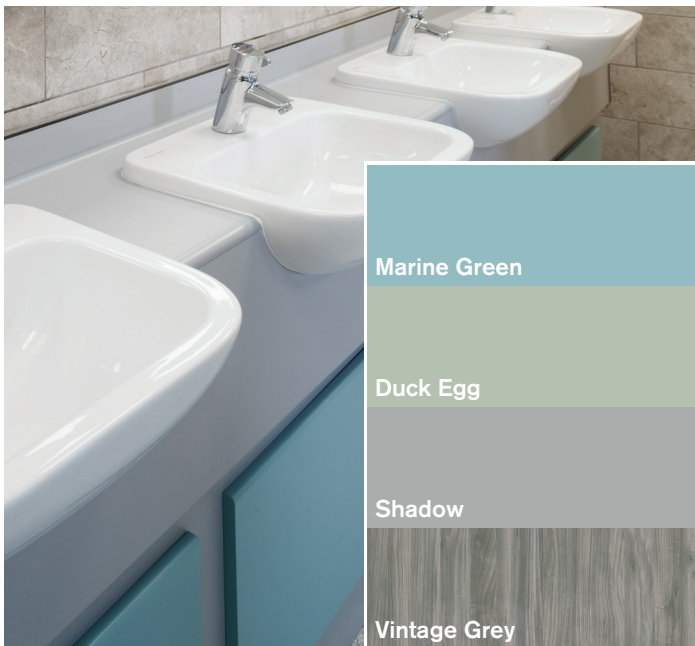

Now you've chosen your colour, you can select a finish for your hardware.

[^] For real wood veneer choices see back of left hand booklet.

Colour selector

Helping you create a stylish, co-ordinated washroom.

Accent colour

Used sparingly, accent colours are a great way to create contrast or add extra depth to your overall colour scheme.

A little bit of differentiation goes a long way in any washroom environment. The examples below show the effect you can create with one carefully chosen accent colour.

(Please consult our swatch samples for an accurate colour reference)

Colour harmonising

Choose complementary colours for a stunning look that's dramatic without being overpowering.

Harmonising colours is an effective way of making a lasting impact. Ask our friendly sales team and they'll help you choose the optimum colour matches for your scheme.

(Please consult our swatch samples for an accurate colour reference)

Tonal colour

Select varying shades of the same colour and you'll produce a balanced, co-ordinated finish.

A blend of tonal colours makes a subtle statement. It's a great way to go when you're looking for a more understated aesthetic.