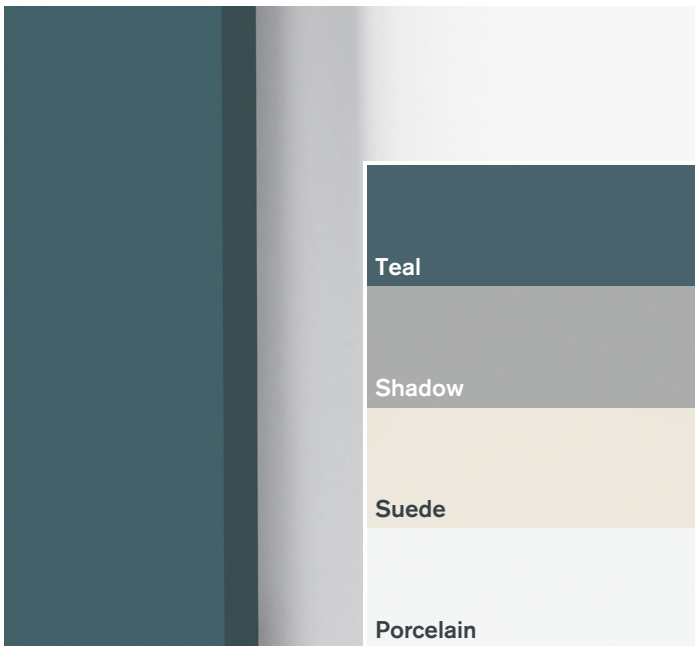

Accent colour

Used sparingly, accent colours are a great way to create contrast or add extra depth to your overall colour scheme.

A little bit of differentiation goes a long way in any washroom environment. The examples below show the effect you can create with one carefully chosen accent colour.

(Please consult our swatch samples for an accurate colour reference)