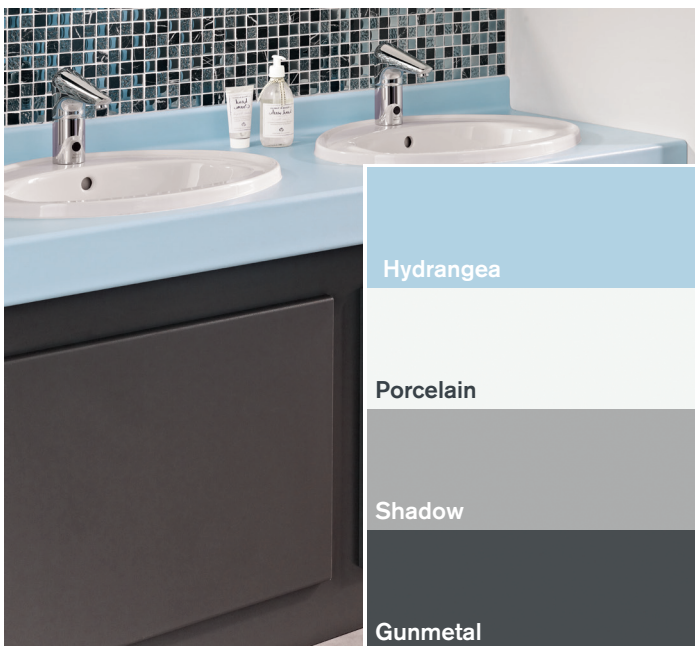

Accent colour

Used sparingly, accent colours are a great way to create contrast or add extra depth to your overall colour scheme.

A little bit of differentiation goes a long way in any washroom environment. The examples below show the effect you can create with one carefully chosen accent colour.

(Please consult our swatch samples for an accurate colour reference)