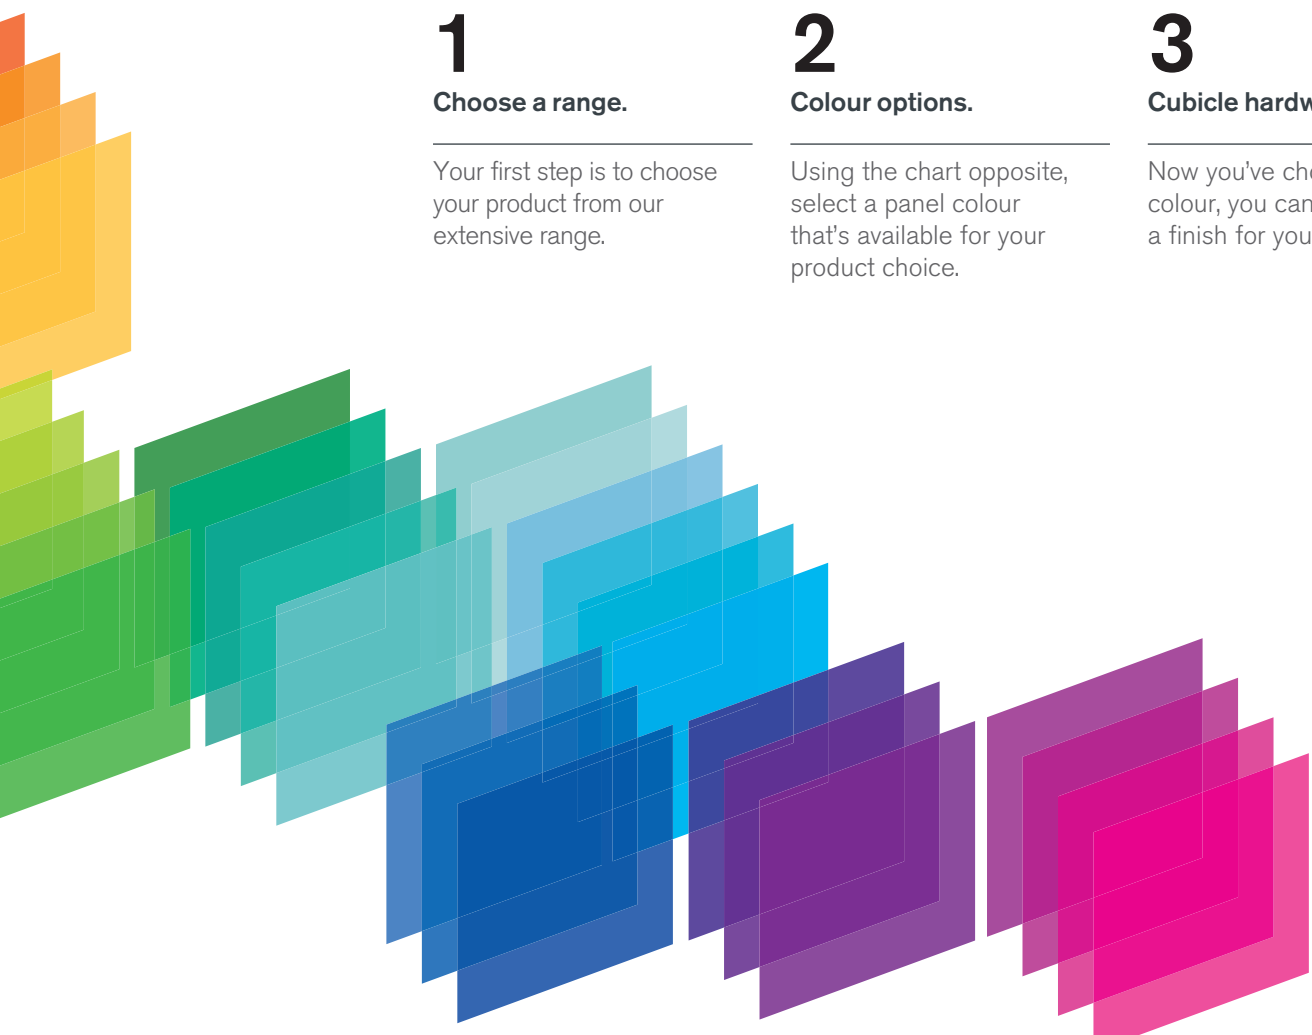

Helping you choose colour

Panel colours
ColourCoat
High Gloss ColourCoat
Real wood veneers[^]
Quartz
Solid Surface
Cubicle hardware

It's as easy as 1, 2, 3.

Follow these simple steps to choose your perfect colour.

1

Choose a range.

Your first step is to choose your product from our extensive range.

2

Colour options.

Using the chart opposite, select a panel colour that's available for your product choice.

3

Cubicle hardware.

Now you've chosen your colour, you can select a finish for your hardware.

[^] For real wood veneer choices see back of left hand booklet.

Colour selector

Helping you create a stylish, co-ordinated washroom.